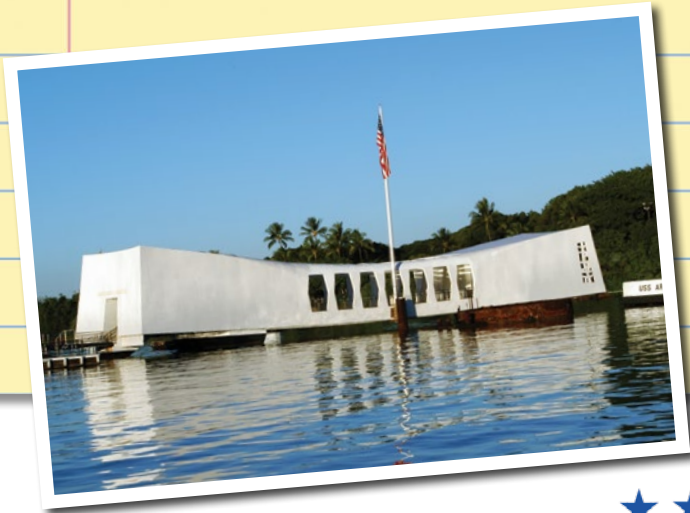

Pearl Harbor Visitor Center

Student Group Programs

USS Arizona Memorial Tickets - Student groups qualify for free USS Arizona Memorial movie/boat tickets up to 12 months in advance. Please contact the National Park Service at valr_education@nps.gov

Listed are the Pearl Harbor student group programs available until 12/31/16:

USS ARIZONA MEMORIAL Narrated Tour

National Park Service's official USS Arizona Memorial Narrated Tour - Students qualify for a 50% Discount - Regularly priced at \$7.50, Student price just \$3.75. Tour escorts are no longer allowed to give narration or interpretation at the Pearl Harbor Visitor Center. Thus for a more meaningful Pearl Harbor experience, we encourage all students to take the National Park Services' official USS Arizona Memorial Narrated Tour.

This award winning audio tour is like having your own Park Ranger narrating for your group members through the Visitor Center's two world class museums, on the USS Arizona Memorial for the Pearl Harbor Survivor segments and along the shoreline for the memorable "Path of Attack" Tour. The USS Arizona Memorial Narrated Tour is available in English, German, French, Spanish, Japanese, Mandarin and Korean. This incredible self-guided 2 hour tour even automatically translates the main 23 minute documentary movie into the student's language. (This audio tour is perfectly planned and does not add any additional charter time on your students group's visit to the USS Arizona Memorial).